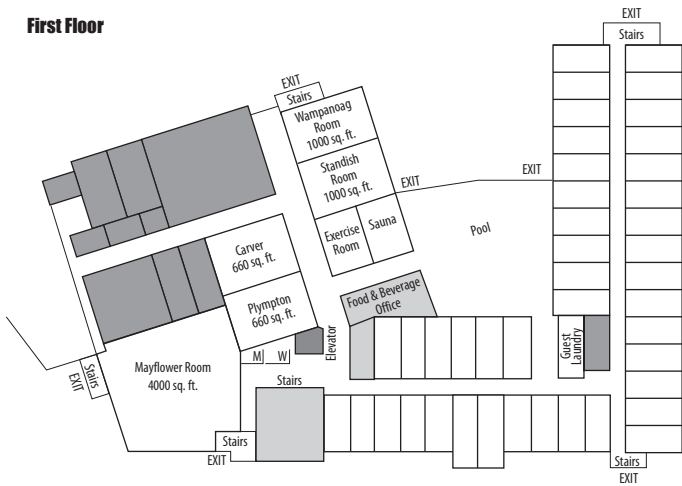

First Floor

Second Floor

Third Floor

Fourth Floor

Room	Sq. Ft.	Theater	Classroom	Conference	Rounds	U-Shape	Reception
Regency Ballroom	4,400	500	225	n/a	350	n/a	500
Regency A	1,450	150	65	40	100	40	150
Regency B	1,450	150	65	40	100	40	150
Regency C	1,450	150	65	40	100	40	150
Wampanog	1,000	90	50	35	70	35	100
Standish	1,000	90	50	35	70	35	100
Carver	660	65	35	24	50	24	60
Plympton	660	65	35	24	50	24	60
Halifax	558	45	25	18	40	15	30
Manomet	520	30	20	15	30	10	25
Conference Suites (2)	672	20	18	16	20	n/a	40
Mayflower	4,000	200	150	n/a	300	n/a	300
Atlantic	1,800	150	90	40	120	40	150