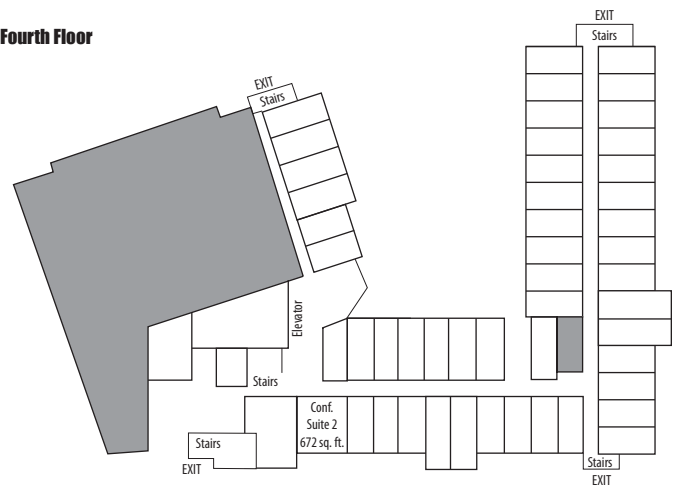

First Floor

Second Floor

Third Floor

Fourth Floor

Room	Sq. Ft.	Theater	Classroom	Conference	Rounds	U-Shape	Reception
Regency Ballroom	4,400	500	225	n/a	350	n/a	500
Regency A	1,450	150	65	40	100	40	150
Regency B	1,450	150	65	40	100	40	150
Regency C	1,450	150	65	40	100	40	150
Wampanog	1,000	90	50	35	70	35	100
Standish	1,000	90	50	35	70	35	100
Carver	660	65	35	24	50	24	60
Plympton	660	65	35	24	50	24	60
Halifax	558	45	25	18	40	15	30
Manomet	520	30	20	15	30	10	25
Conference Suites (2)	672	20	18	16	20	n/a	40
Mayflower	4,000	200	150	n/a	300	n/a	300
Atlantic	1,800	150	90	40	120	40	150