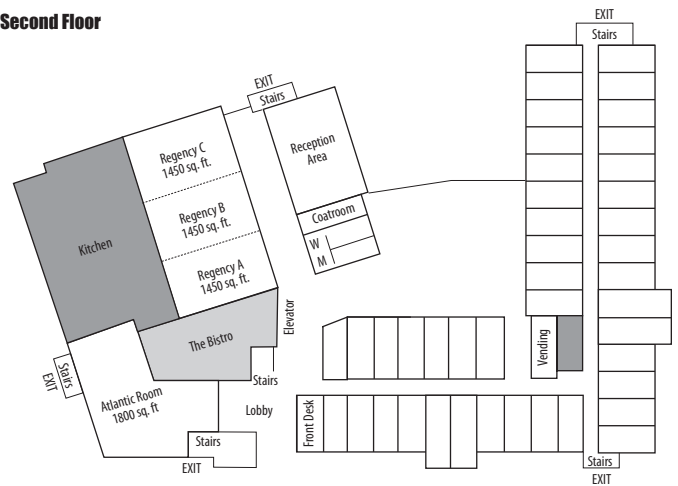

First Floor

Second Floor

Third Floor

Fourth Floor

Room	Sq. Ft.	Theater	Classroom	Conference	Rounds	U-Shape	Reception
Regency Ballroom	4,400	500	225	n/a	350	n/a	500
Regency A	1,450	150	65	40	100	40	150
Regency B	1,450	150	65	40	100	40	150
Regency C	1,450	150	65	40	100	40	150
Wampanog	1,000	90	50	35	70	35	100
Standish	1,000	90	50	35	70	35	100
Carver	660	65	35	24	50	24	60
Plympton	660	65	35	24	50	24	60
Halifax	558	45	25	18	40	15	30
Manomet	520	30	20	15	30	10	25
Conference Suites (2)	672	20	18	16	20	n/a	40
Mayflower	4,000	200	150	n/a	300	n/a	300
Atlantic	1,800	150	90	40	120	40	150