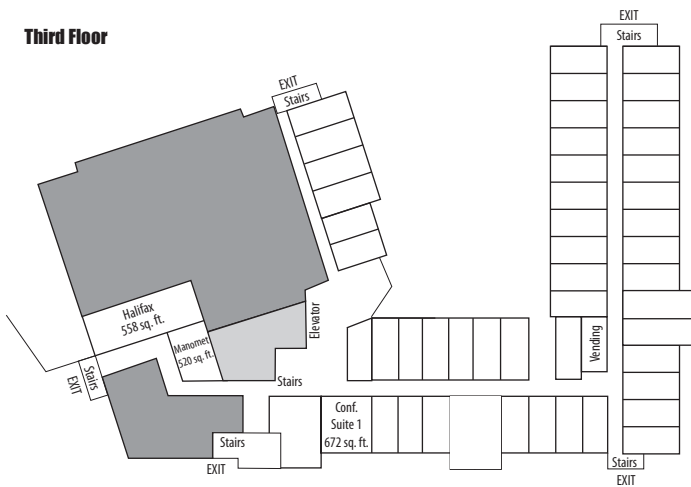

First Floor

Second Floor

Third Floor

Fourth Floor

Room	Sq. Ft.	Theater	Classroom	Conference	Rounds	U-Shape	Reception
Regency Ballroom	4,400	500	225	n/a	350	n/a	500
Regency A	1,450	150	65	40	100	40	150
Regency B	1,450	150	65	40	100	40	150
Regency C	1,450	150	65	40	100	40	150
Wampanog	1,000	90	50	35	70	35	100
Standish	1,000	90	50	35	70	35	100
Carver	660	65	35	24	50	24	60
Plympton	660	65	35	24	50	24	60
Halifax	558	45	25	18	40	15	30
Manomet	520	30	20	15	30	10	25
Conference Suites (2)	672	20	18	16	20	n/a	40
Mayflower	4,000	200	150	n/a	300	n/a	300
Atlantic	1,800	150	90	40	120	40	150